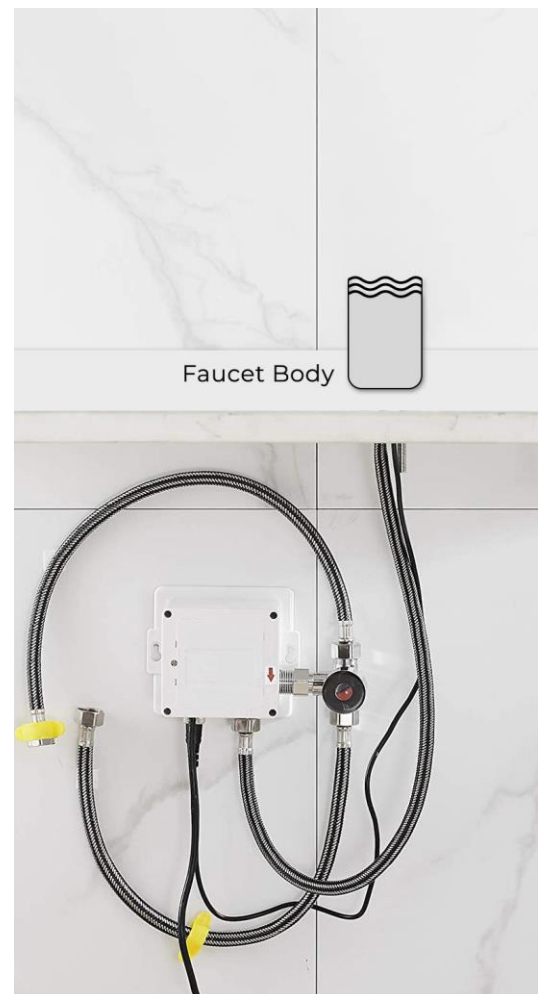

SOLO COMMERCIAL AUTOMATIC LIGHT OIL RUBBED BRONZE TOUCHLESS SENSOR FAUCET SPECS

Specs:

- Type : Ceramic Plate Spool
- Style : Contemporary
- Surface Treatment : Polished Gold
- Valve Core Material : Ceramic
- Feature : Waterfall Swivel Spout
- Installation Type : Deck Mounted
- Installation Holes: Single Hole
- Water Pressure : 0.1-0.7Mpa
- Cold & Hot Water : Yes
- Inductive Opening Time: < 1 second
- Inductive Closing Time: < 2 second
- Dia.of inlet / outlet pipe: G1/2"
- Flux: $\geq 0.07\text{L/S}$
- Temperature: 0.1-50°C
- Dia.of inlet / outlet pipe: G1/2"
- Battery lifespan: 100000 cycles