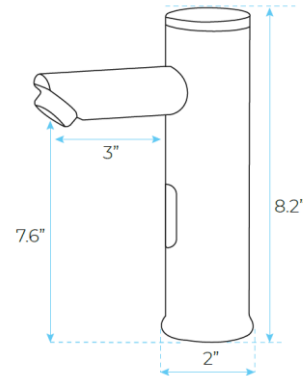

SOLO COMMERCIAL AUTOMATIC LIGHT OIL RUBBED BRONZE TOUCHLESS SENSOR FAUCET SPECS

Specs:

- Type : Ceramic Plate Spool
- Style : Contemporary
- Surface Treatment : Polished Gold
- Valve Core Material : Ceramic
- Feature : Waterfall Swivel Spout
- Installation Type : Deck Mounted
- Installation Holes: Single Hole
- Water Pressure : 0.1-0.7Mpa
- Cold & Hot Water : Yes
- Inductive Opening Time: < 1 second
- Inductive Closing Time: < 2 second
- Dia.of inlet / outlet pipe: G1/2"
- Flux: $\geq 0.07\text{L/S}$
- Temperature: 0.1-50°C
- Dia.of inlet / outlet pipe: G1/2"
- Battery lifespan: 100000 cycles